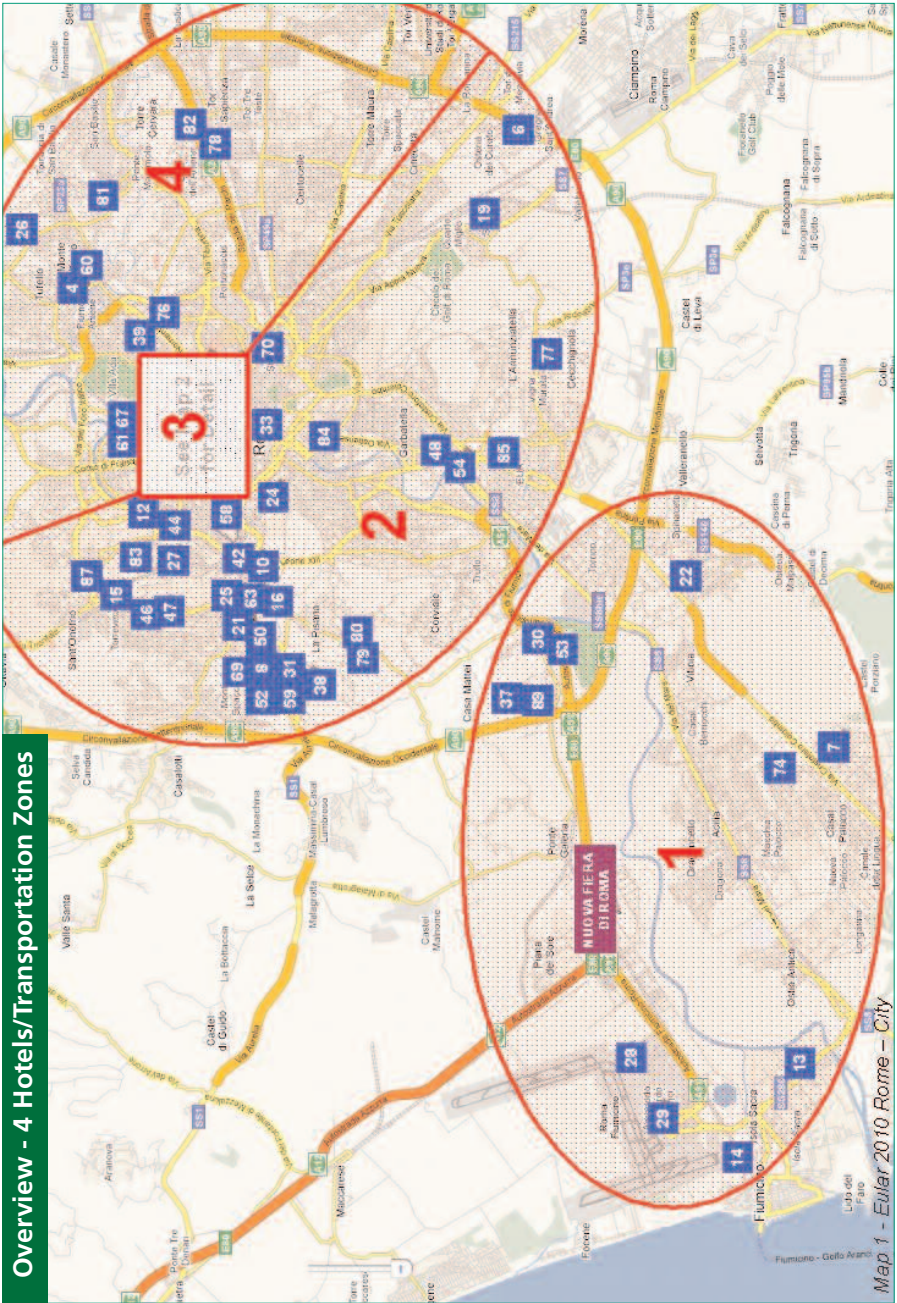

Rank	HOTEL NAME	Single Use	Double Use	Location	Transportation Zone	Number on Map
4	GRAND HOTEL PALAZZO CARPEGNA	170	180	West of City Center	2	25
4	GRAND HOTEL TIBERIO	220	220	North of City Center	2	27
4	HILTON GARDEN INN	290	310	Airport Rome-Fiumicino	1	28
4	HOLIDAY INN ROME EAST	205	205	East of City Center	2	78
4	HOLIDAY INN ROME EUR PARCO DEI MEDICI	210	253	South of City Center	1	30
4	HOLIDAY INN ROME WEST	210	240	West of City Center	2	31
4	KOLBE	312	360	City Center	2	33
4	LUDOVISI PALACE	250	270	City Center	3	68
4	MELIA' ROMA AURELIA ANTICA	220	251	West of City Center	2	38
4	MERCURE ROMA CORSO TRIESTE	180	200	North of City Center	4	39
4	NH GIUSTINIANO	290	310	City Center	3	40
4	NH JOLLY MIDAS	190	210	West of City Center	2	69
4	NH LEONARDO DA VINCI	270	290	City Center	3	41
4	NH VILLA CARPEGNA	265	285	West of City Center	2	42
4	NH VITTORIO VENETO	310	330	East of City Center	3	43
4	NOVA DOMUS	275	305	North of City Center	2	44
4	PINEWOOD	245	270	West of City Center	2	47
4	PISANA	155	155	West of City Center	2	79
4	PISANA PALACE	259	259	West of City Center	2	80
4	PRESIDENT	255	295	City Center	2	70
4	PULITZER	210	230	South of City Center	2	48
4	QUIRINALE	230	270	City Center	3	71
4	RAGANELLI	245	270	West of City Center	2	50
4	SHERATON ROMA HTL & CONF. CENTRE	250	270	South of City Center	2	54
4	SOFITEL ROME VILLA BORGHESE	450	480	City Center	3	88
4	SOLE AL PANTHEON	312	360	City Center	3	55
4	STARHOTEL METROPOLE	270	270	City Center	3	57
4	STARHOTEL MICHELANGELO	260	260	West of City Center	2	58
4	SUNRISE	245	270	North of City Center	4	60
4	THE DUKE	350	380	North of City Center	4	61
4	UNIVERSO	255	295	City Center	3	73
4	VILLAFRANCA	275	305	City Center	3	64
4	VISCONTI PALACE	225	260	City Center	3	65
3	ALEXANDRA	240	270	City Center	3	75
3	BEST WESTERN GIARDINO D'EUROPA	140	180	East of City Center	2	6
3	CASCINA PALACE	105	135	East of City Center	2	81
3	CLUB ISOLA SACRA	105	115	Airport Rome-Fiumicino	1	13
3	EXPRESS BY HOLIDAY INN ROME EAST	165	165	East of City Center	2	82
3	MERCURE PIAZZA BOLOGNA	185	210	City Center	4	76
3	IBIS ROMA MAGLIANA	97	106	South of City Center	1	89
3	SCHEPPERS	120	140	West of City Center	2	52
3	TORRE ROSSA PARK	140	150	West of City Center	2	63

Rates apply for standard room; other room types like deluxe room, junior suite, suite, etc. are available upon request. All rates are in EUROS, per room, per night, and include Breakfast, City Tax and VAT.

Overview - 4 Hotels/Transportation Zones

Map 1 - Eular 2010 Rome - City